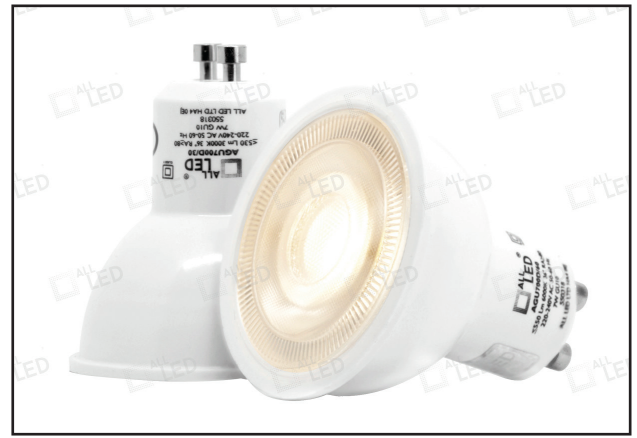

AGU700D

7W High Output Dimmable LED GU10

JAGUAR

PRODUCT FEATURES

- High Efficiency
- Retrofit Size For Replacing Halogen Lamps
- Latest Technology For Optimum Beam Angle
- Dimmable
- Slimline Multi-Faceted Lens

TECHNICAL SPECIFICATIONS

PRODUCT CODE	AGU700D/30	AGU700D/40	AGU700D/60
Rated Power	7W	7W	7W
Standby Power	0W	0W	0W
Luminous Flux	≤615lm	≤643lm	≤645lm
Useful Luminous Flux (Narrow Cone 90°)	≤484lm	≤511lm	≤487lm
Colour Temperature	3000K	4000K	6000K
Power Factor	>0.8	>0.8	>0.8
Peak Intensity	770cd	860cd	860cd
Beam Angle	36°	36°	36°
Voltage	220-240V AC	220-240V AC	220-240V AC
SCDM	<6	<6	<6
CRI	>80	>80	>80
Switching Cycles	<30,000	<30,000	<30,000
Lifetime	15,000 Hrs	15,000 Hrs	15,000 Hrs
Operating Temperature	-20°C~+40°C	-20°C~+40°C	-20°C~+40°C
Frequency	50-60 Hz	50-60 Hz	50-60 Hz

WARM WHITE
3000K

COOL WHITE
4000K

BRIGHT DAY LIGHT
6000K

DESIGNED IN
BRITAIN

15,000H

SMD LED

CLASS 2

240V AC