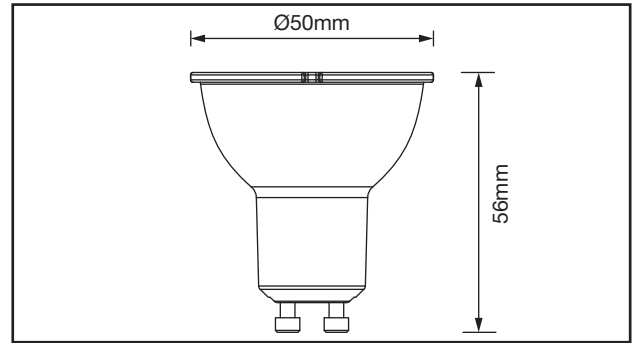

TECHNICAL SPECIFICATIONS

PRODUCT CODE	AGU700D/30	AGU700D/40	AGU700D/60
Rated Power	7W	7W	7W
Standby Power	0W	0W	0W
Luminous Flux	≤615lm	≤643lm	≤645lm
Useful Luminous Flux (Narrow Cone 90°)	≤484lm	≤511lm	≤487lm
Colour Temperature	3000K	4000K	6000K
Power Factor	>0.8	>0.8	>0.8
Peak Intensity	770cd	860cd	860cd
Beam Angle	36°	36°	36°
Voltage	220-240V AC	220-240V AC	220-240V AC
SCDM	<6	<6	<6
CRI	>80	>80	>80
Switching Cycles	<30,000	<30,000	<30,000
Lifetime	15,000 Hrs	15,000 Hrs	15,000 Hrs
Operating Temperature	-20°C~+40°C	-20°C~+40°C	-20°C~+40°C
Frequency	50-60 Hz	50-60 Hz	50-60 Hz